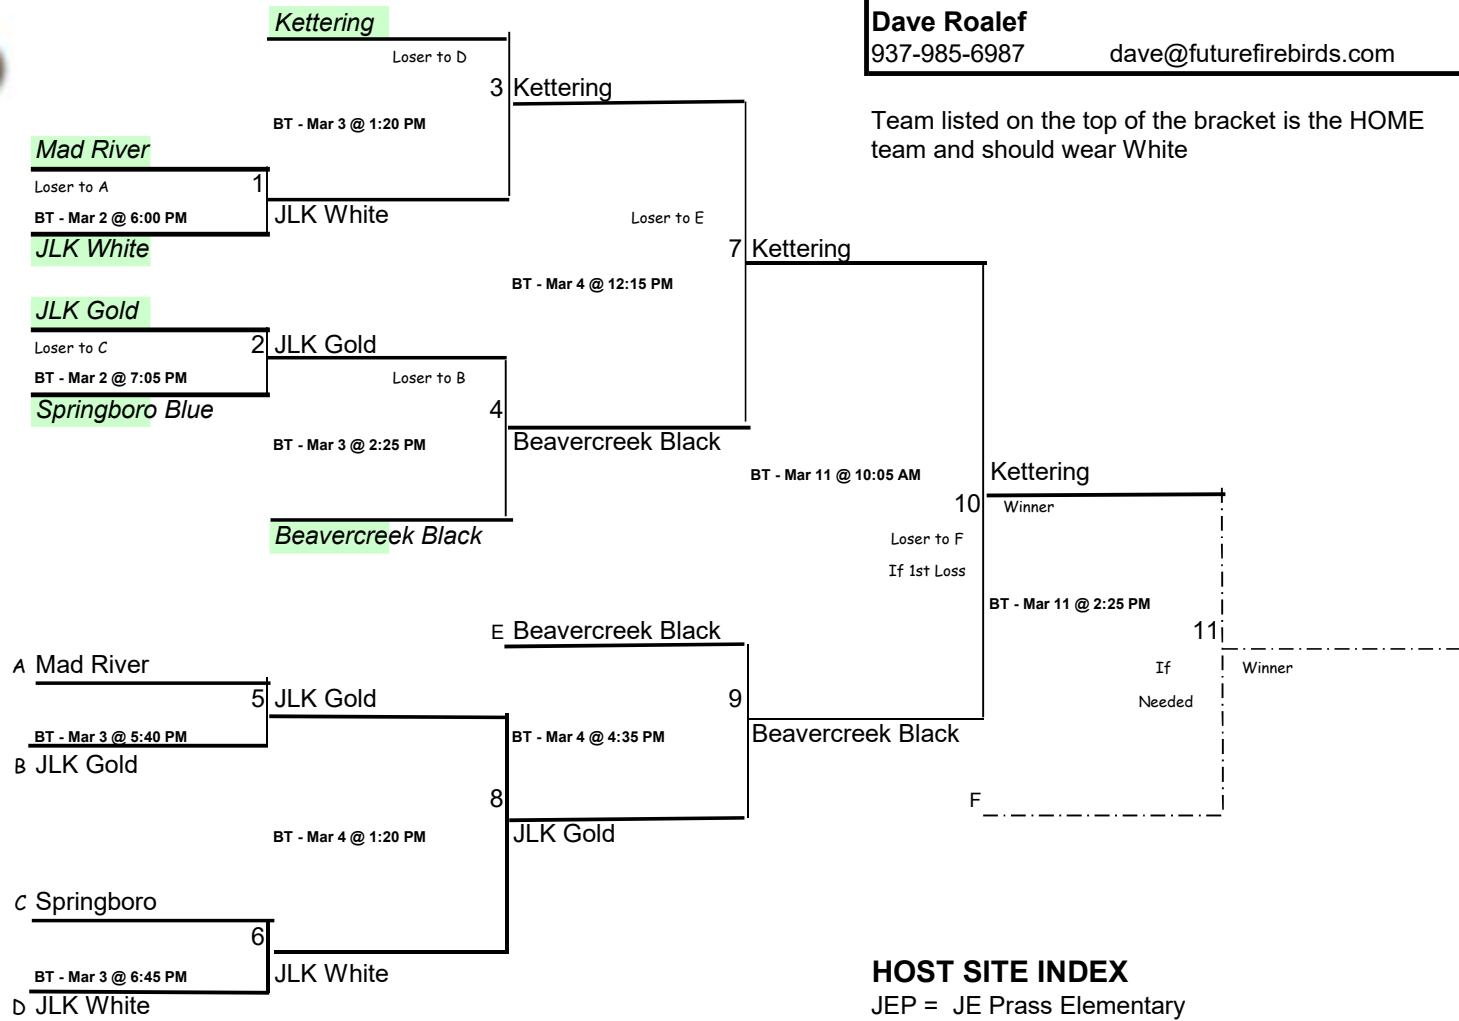

2018 Tournament

Kettering

4th Girls D1

Dave Roalef
 937-985-6987 dave@futurefirebirds.com

Team listed on the top of the bracket is the HOME team and should wear White

Loser Bracket

HOST SITE INDEX
 JEP = JE Prass Elementary
 BT = Beavertown Elementary

Double Elimination
2 Game Minimum

Visit us on the web @
www.daytonmetro.org